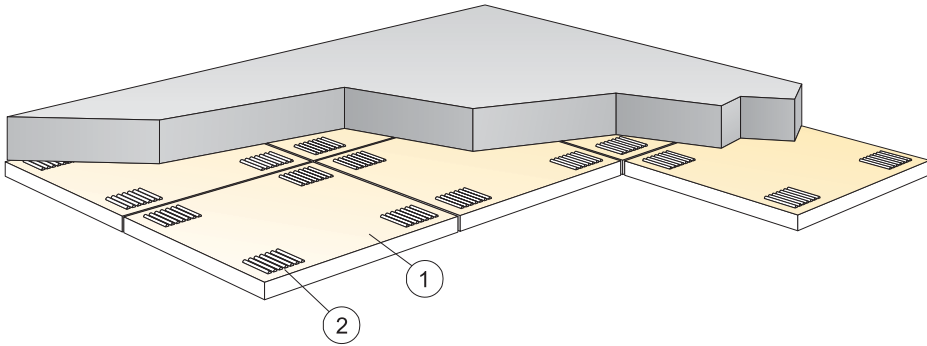

Ecophon Master SQ

600x600 (592x592)

1200x600 (1192x592)

M106

1. Ecophon Master SQ

2. Connect Absorber glue

3. Connect Notched spatula

Connect Notched spatula